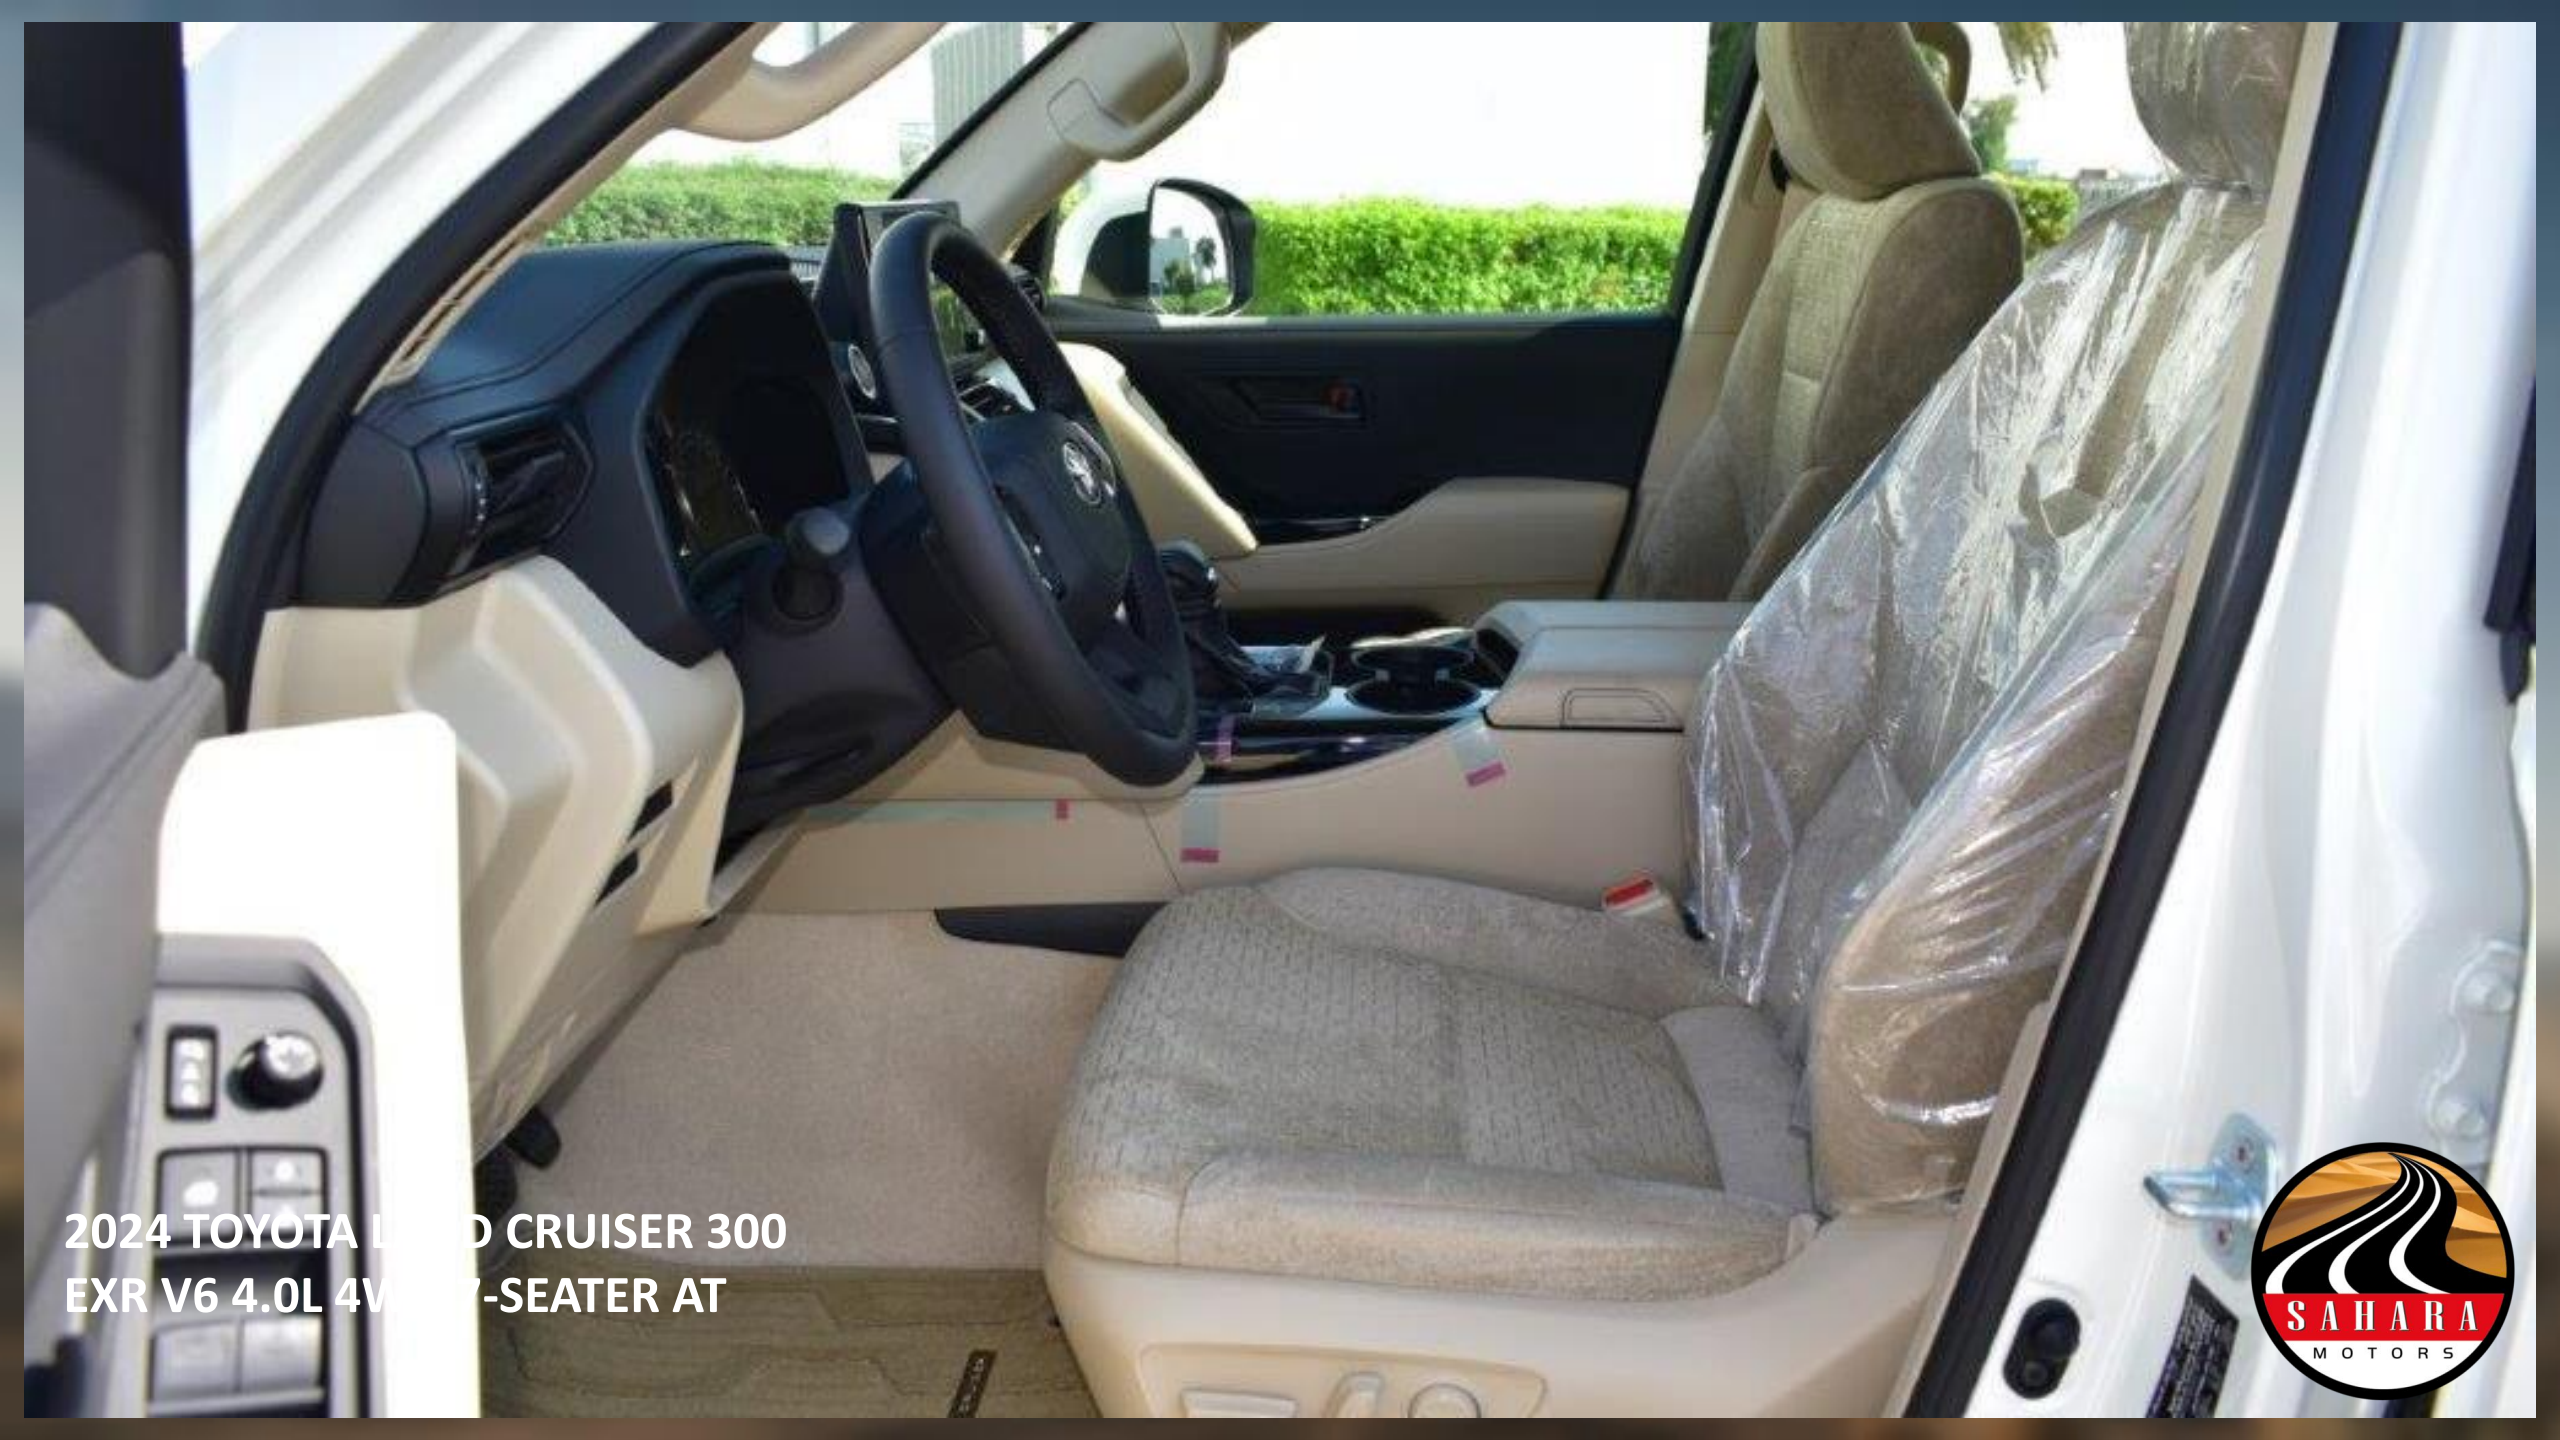

2024 TOYOTA LAND CRUISER 300
EXR V6 4.0L 4WD 7-SEATER AT